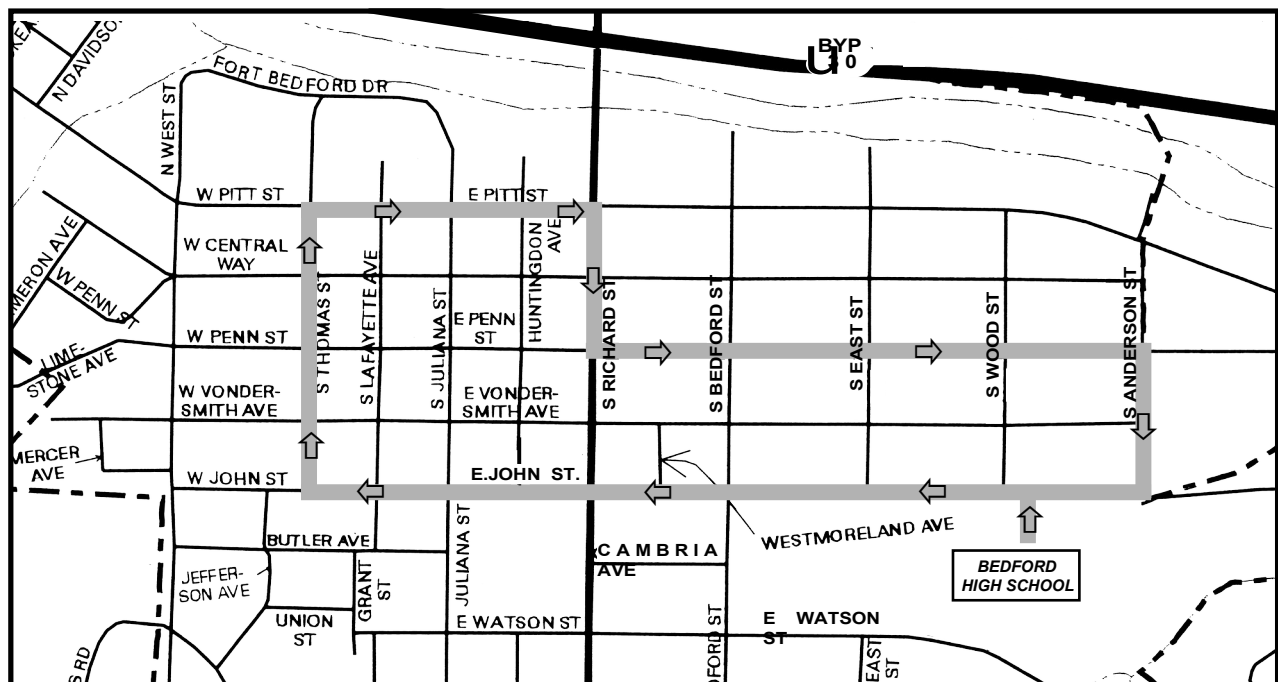

SCHEDULE OF EVENTS

SATURDAY - OCTOBER 14

PRE-REGISTRATION ONLY

CHECK-IN: 10:00 a.m. to 1:00 p.m. - At the Bedford High School Parking Lot or might be at the Bedford Middle School. Plaques from October 2022 to the first 100 qualified antique cars.

LUNCHEON: 11:00 a.m. until 1:00 p.m. - At the Bedford Middle School Cafeteria. Two FREE luncheon tickets with each PRE-REGISTERED antique car. Additional guest luncheon tickets are $8.00 each with the pre-registered car.

PARADE: 2:00 p.m. - Parade will start from the North Entrance of the Bedford High School Parking Lot, West on East John St. and end in the same lot following the Parade Route below.

NO VEHICLES WILL BE DISPLAYED UPTOWN

DRIVERS' MEETING AT REGISTRATION DESK 1:30 P.M. - MANDATORY

Parade Route

CARS CAN BEGIN DISBANDING AT S. ANDERSON ST. AND PENN ST. IF THEY DO NOT WISH TO RETURN TO HIGH SCHOOL PARKING LOT.

SUNDAY - OCTOBER 15

FUN RUN: 8:00 a.m. - Will meet at Landmark Restaurant to leave for Happy Hollow Restaurant in Saxton, PA for Buffet at 9:00 a.m.
Phone 814-635-3900