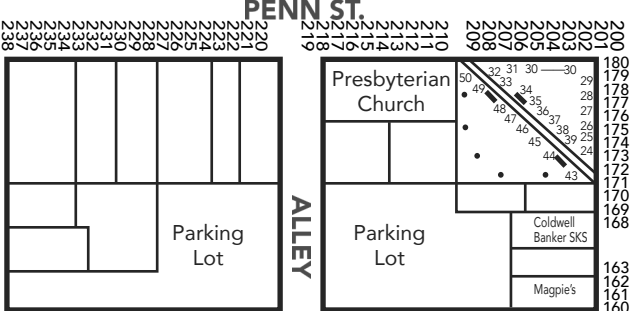

Bedford Fall Foliage Festival Vendor Map '23

E. JOHN ST.

VONDERSMITH AVE.

PENN ST.

CENTRAL WAY

PITT ST. (Lincoln Highway/Rt. 30)

S. JULIANA ST.

PENN ST.

CENTRAL WAY

PITT ST. (Lincoln Highway/Rt. 30)

FREE
Craft Vendor Parking and Bus Shuttle Service to and From Bedford

Bedford Co Fair Grounds
729 West Pitt Street
Bedford, PA 15522
814.623.9011

Parking Garage