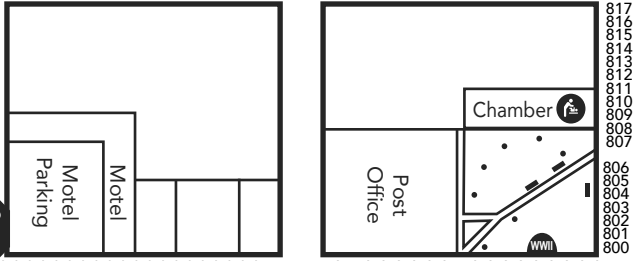

Bedford Fall Foliage Festival Vendor Map '23

E. JOHN ST.

VONDERSMITH AVE.

PENN ST.

CENTRAL WAY

PITT ST. (Lincoln Highway/Rt. 30)

S. JULIANA ST.

PENN ST.

CENTRAL WAY

PITT ST. (Lincoln Highway/Rt. 30)

FREE
Craft Vendor Parking and Bus Shuttle Service to and From Bedford

Bedford Co Fair Grounds
729 West Pitt Street
Bedford, PA 15522
814.623.9011

Parking Garage